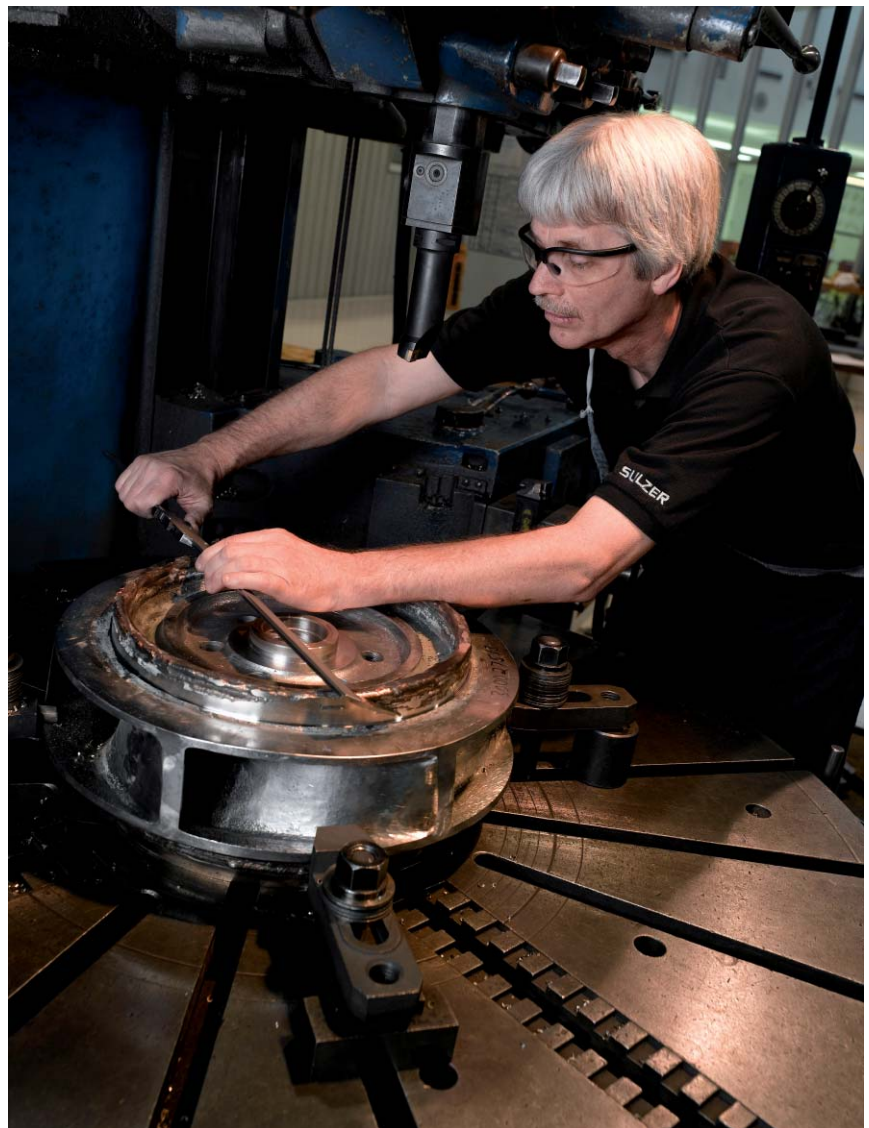

Sulzer Pumps Manufacturing Capabilities

The Sulzer Parts Processing Center in Easley, South Carolina, is located within a 90,000 square foot complex dedicated to the highest quality pump manufacturing and repairs in the world.

- State-of-the-art manufacturing facility
- Widest range of machine tools available
- Expansive inspection and assembly areas

Fast and Reliable Delivery

Sulzer original parts are machined to the correct profiles, tolerances and clearances, to give a consistently perfect fit. This brings the following benefits to our customers:

- Faster maintenance with less downtime
- Reduction of spare part inventories
- Better equipment performance
- Parts traceability and compliance

Don't settle for imitations. Ensure the performance of your plant by demanding original Warren Pump type parts and pumps. Call Sulzer Process Pumps today for Warren Pump repairs, service, OEM parts or replacements – 888-343-4348, toll-free.